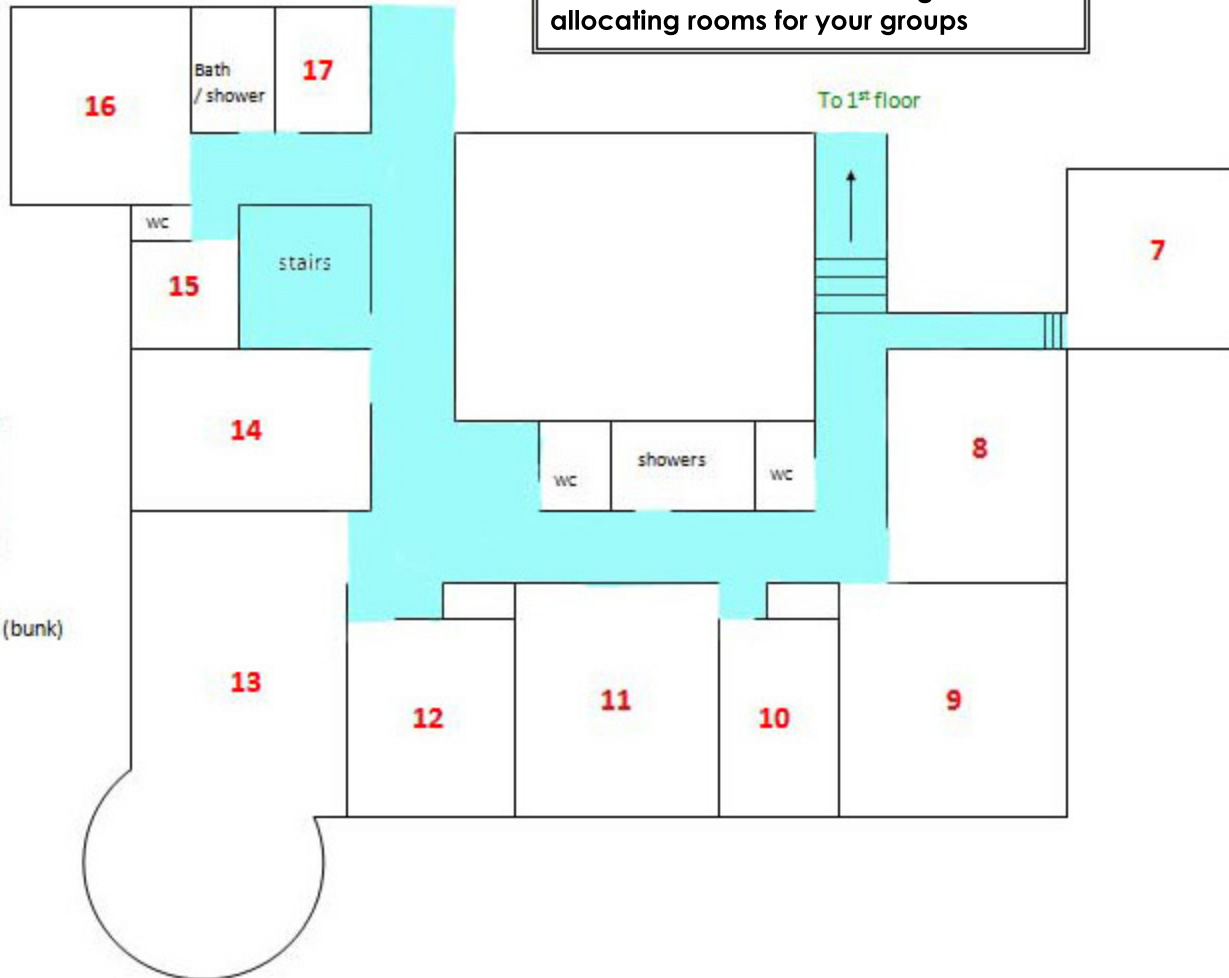

Middle Floor Room Plan

The bed numbers given for each room are subject to change from time to time. Please check with the manager before allocating rooms for your groups

Rooms:

- 7 - 6 single
- 8 - 1 double, 2 single
- 9 - 9 single
- 10 - 1 double 2 single
- 11 - 9 single
- 12 - 1 double, 2 single
- 13 - 10 single
- 14 - 5 single
- 15 - 1 double, 2 single (bunk)
- 16 - 6 single
- 17 - 1 single